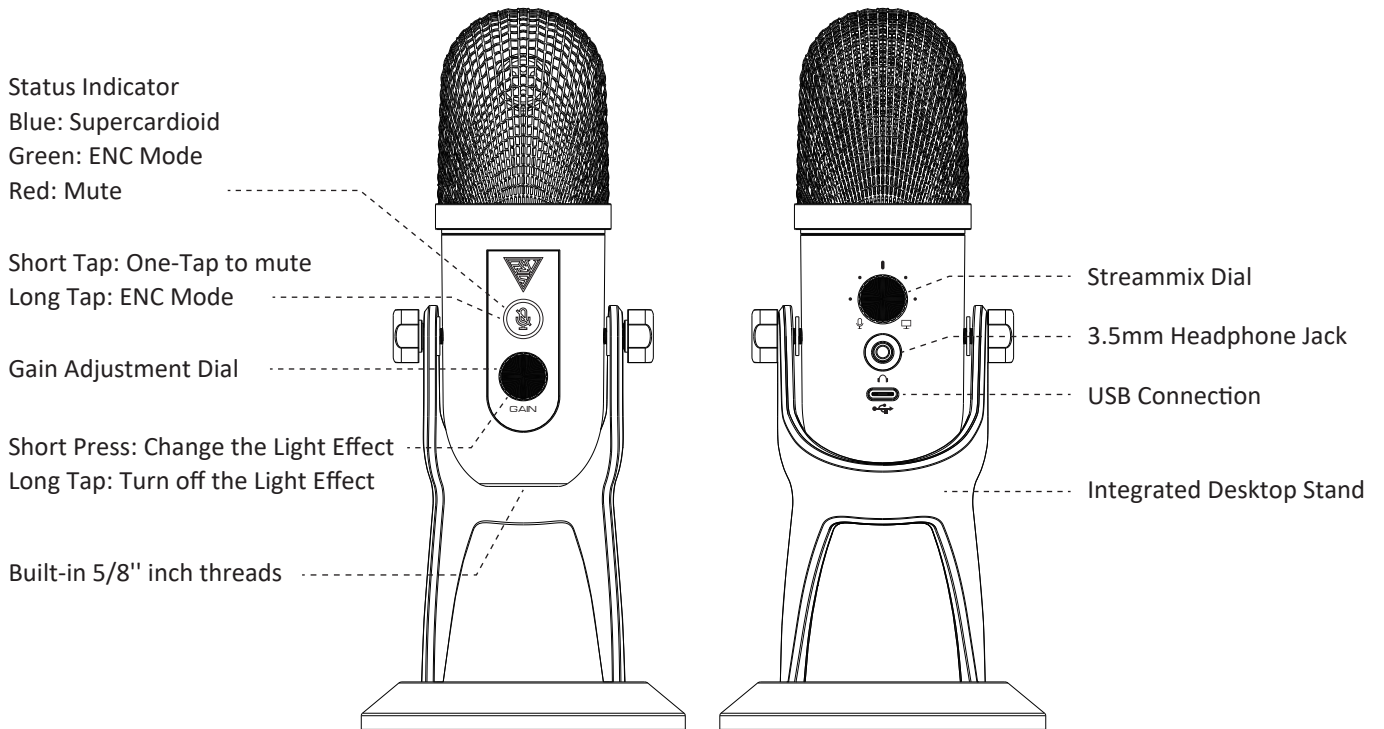

QUICK INSTALLATION GUIDE

PHEMEIM 1
Streaming Microphone

Package Contents

- GAMDIAS™ PHEME M1
- Pop Filter Windshield
- 5.9ft (1.8m) Type-A&C to Type-C Cable

PHEME M1 Default Settings

Quick Tip

PHEME M1 is a side-address microphone, which means that you should speak into the front of the mic (the side with the Gamdias logo), and not the top of the mic.

Connecting the microphone VIA USB Type-A or Type-C

Specification

Sample/Bit Rate	192 kHz/24-bit
Capsule	14mm condensor capsule
Polar Patterns	Supercardioid
Frequency Response	20Hz - 20kHz
Max SPL	110db

Dimensions

Weight (microphone and stand)	0.391 kg
Weight (microphone only)	0.185 kg

GAMDIAS

GAMING ART IN MOTION