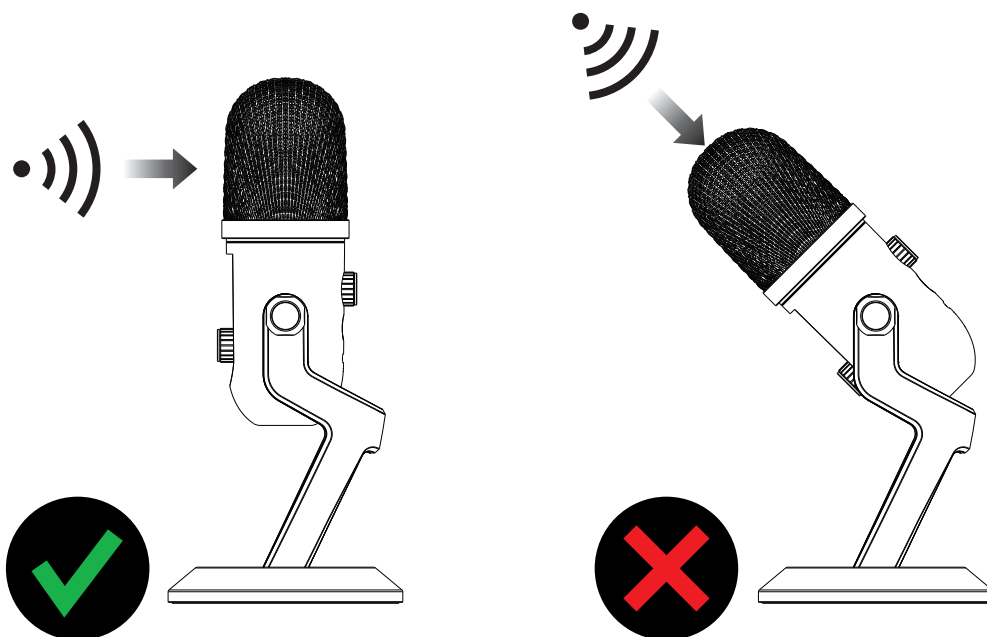

QUICK INSTALLATION GUIDE

PHEMEIM 1
Streaming Microphone

Package Contents

- GAMDIAS™ PHEME M1
- Pop Filter Windshield
- 5.9ft (1.8m) Type-A&C to Type-C Cable

PHEME M1 Default Settings

Quick Tip

PHEME M1 is a side-address microphone, which means that you should speak into the front of the mic (the side with the Gamdias logo), and not the top of the mic.

Connecting the microphone VIA USB Type-A or Type-C

Specification

Sample/Bit Rate	192 kHz/24-bit
Capsule	14mm condensor capsule
Polar Patterns	Supercardioid
Frequency Response	20Hz - 20kHz
Max SPL	110db

Dimensions