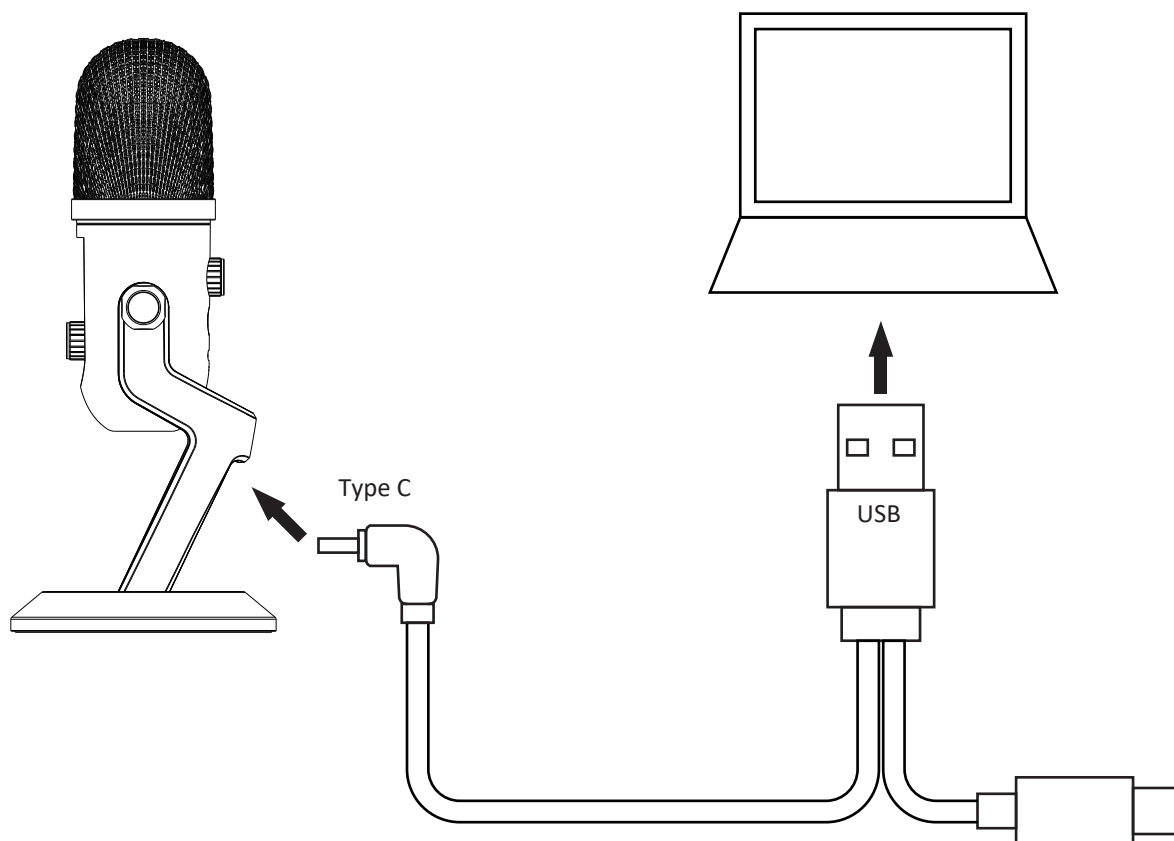

QUICK INSTALLATION GUIDE

PHEMEIM 1
Streaming Microphone

Package Contents

- GAMDIAS™ PHEME M1
- Pop Filter Windshield
- 5.9ft (1.8m) Type-A&C to Type-C Cable

PHEME M1 Default Settings

Quick Tip

PHEME M1 is a side-address microphone, which means that you should speak into the front of the mic (the side with the Gamdias logo), and not the top of the mic.

Connecting the microphone VIA USB Type-A or Type-C

Specification

Sample/Bit Rate	192 kHz/24-bit
Capsule	14mm condensor capsule
Polar Patterns	Supercardioid
Frequency Response	20Hz - 20kHz
Max SPL	110db

Dimensions

Weight (microphone and stand)	0.391 kg
Weight (microphone only)	0.185 kg

GAMDIAS

GAMING ART IN MOTION